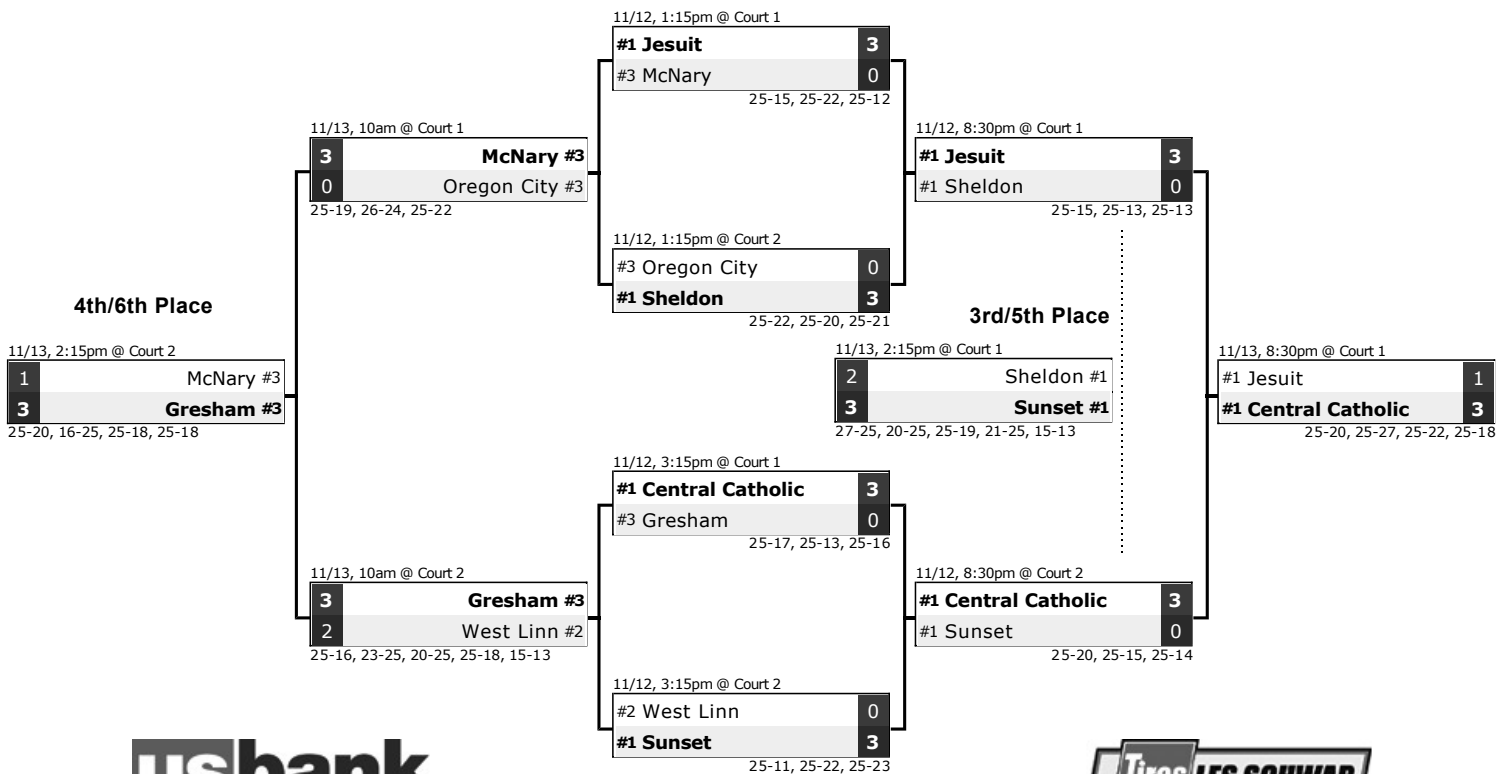

2010 OSAA / U.S. Bank / Les Schwab Tires 6A Volleyball State Championship

November 12-13, Liberty High School, Hillsboro

Consolation

Quarterfinals

Semifinals

Final

Round 1
Nov. 3

Round 2
Nov. 6

Round 2
Nov. 6

Round 1
Nov. 3

11/3, 7pm @ Jesuit	#8 Reynolds 0	#1 Jesuit 3	25-7, 25-3, 25-8
11/3, 7pm @ Aloha	#5 Lake Oswego 2	#4 Aloha 3	22-25, 23-25, 25-21, 25-13, 15-8
11/3, 7pm @ McNary	#6 South Medford 0	#3 McNary 3	25-15, 25-23, 25-16
11/3, 6:30pm @ Barlow	#7 Lakeridge 0	#2 Barlow 3	25-14, 25-16, 25-9
11/3, 6pm @ Clackamas	#7 Redmond 1	#2 Clackamas 3	14-25, 25-15, 25-7, 25-19
11/3, 7pm @ Oregon City	#6 Lincoln 0	#3 Oregon City 3	25-23, 25-18, 25-8
11/3, 6pm @ Thurston	#5 Centennial 1	#4 Thurston 3	25-17, 25-21, 22-25, 25-22
11/3, 7pm @ Sheldon	#8 Tualatin 0	#1 Sheldon 3	25-11, 25-9, 25-12