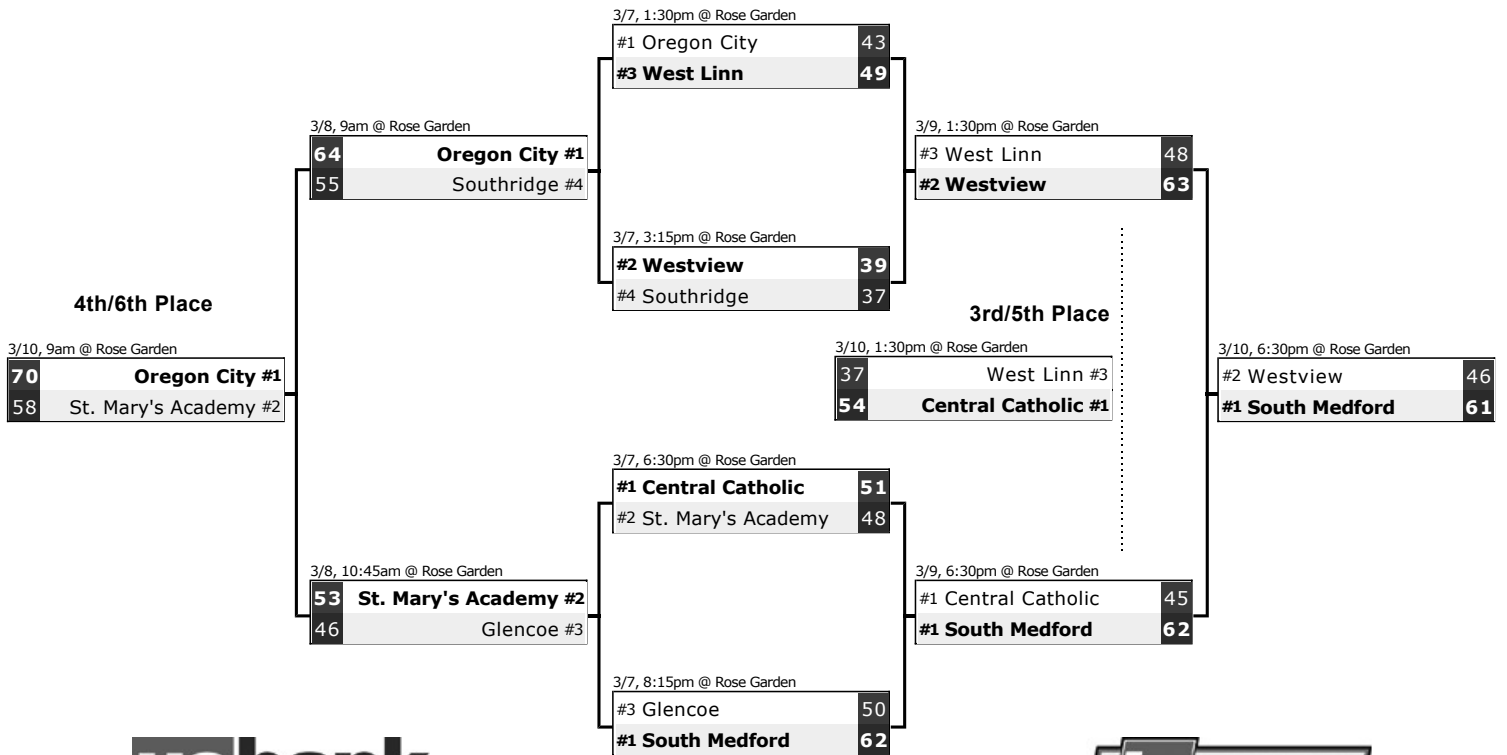

2012 OSAA / U.S. Bank / Les Schwab Tires 6A Girls Basketball State Championship

March 7-10, Rose Garden Arena, Portland

Consolation

Quarterfinals

Semifinals

Final

Round 1
Tuesday, February 28

2/28, 7pm @ Oregon City
#8 Aloha 32
#1 Oregon City 83